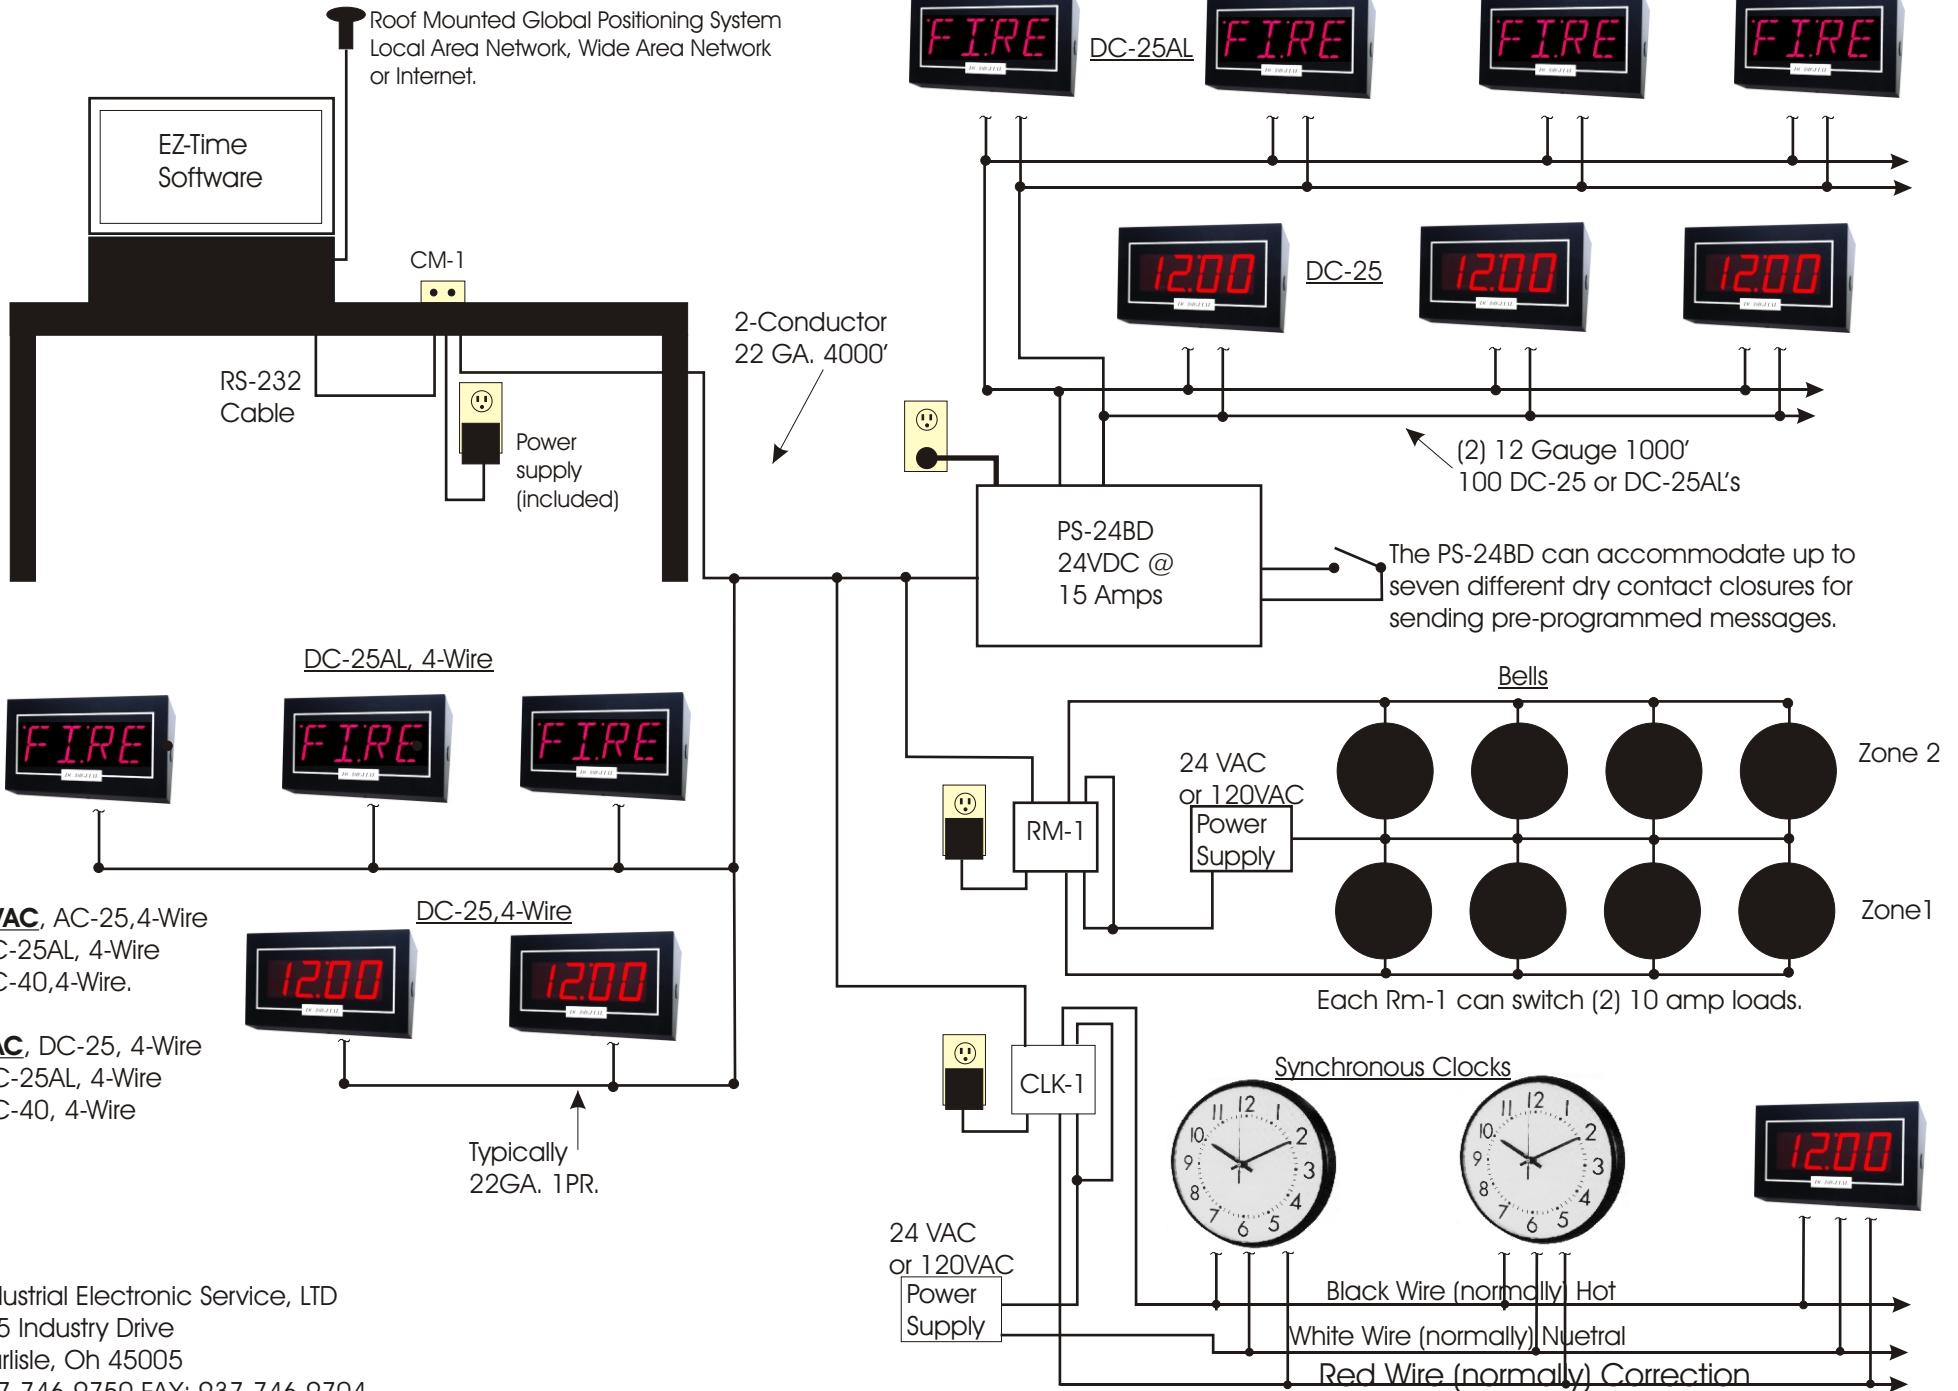

Time updates from:

Roof Mounted Global Positioning System  
Local Area Network, Wide Area Network  
or Internet.

**120VAC**, AC-25,4-Wire  
or AC-25AL, 4-Wire  
or AC-40,4-Wire.

**24VAC**, DC-25, 4-Wire  
or DC-25AL, 4-Wire  
or DC-40, 4-Wire

Typically  
22GA. 1PR.

Industrial Electronic Service, LTD  
325 Industry Drive  
Carlisle, Oh 45005  
937-746-9750 FAX: 937-746-9704